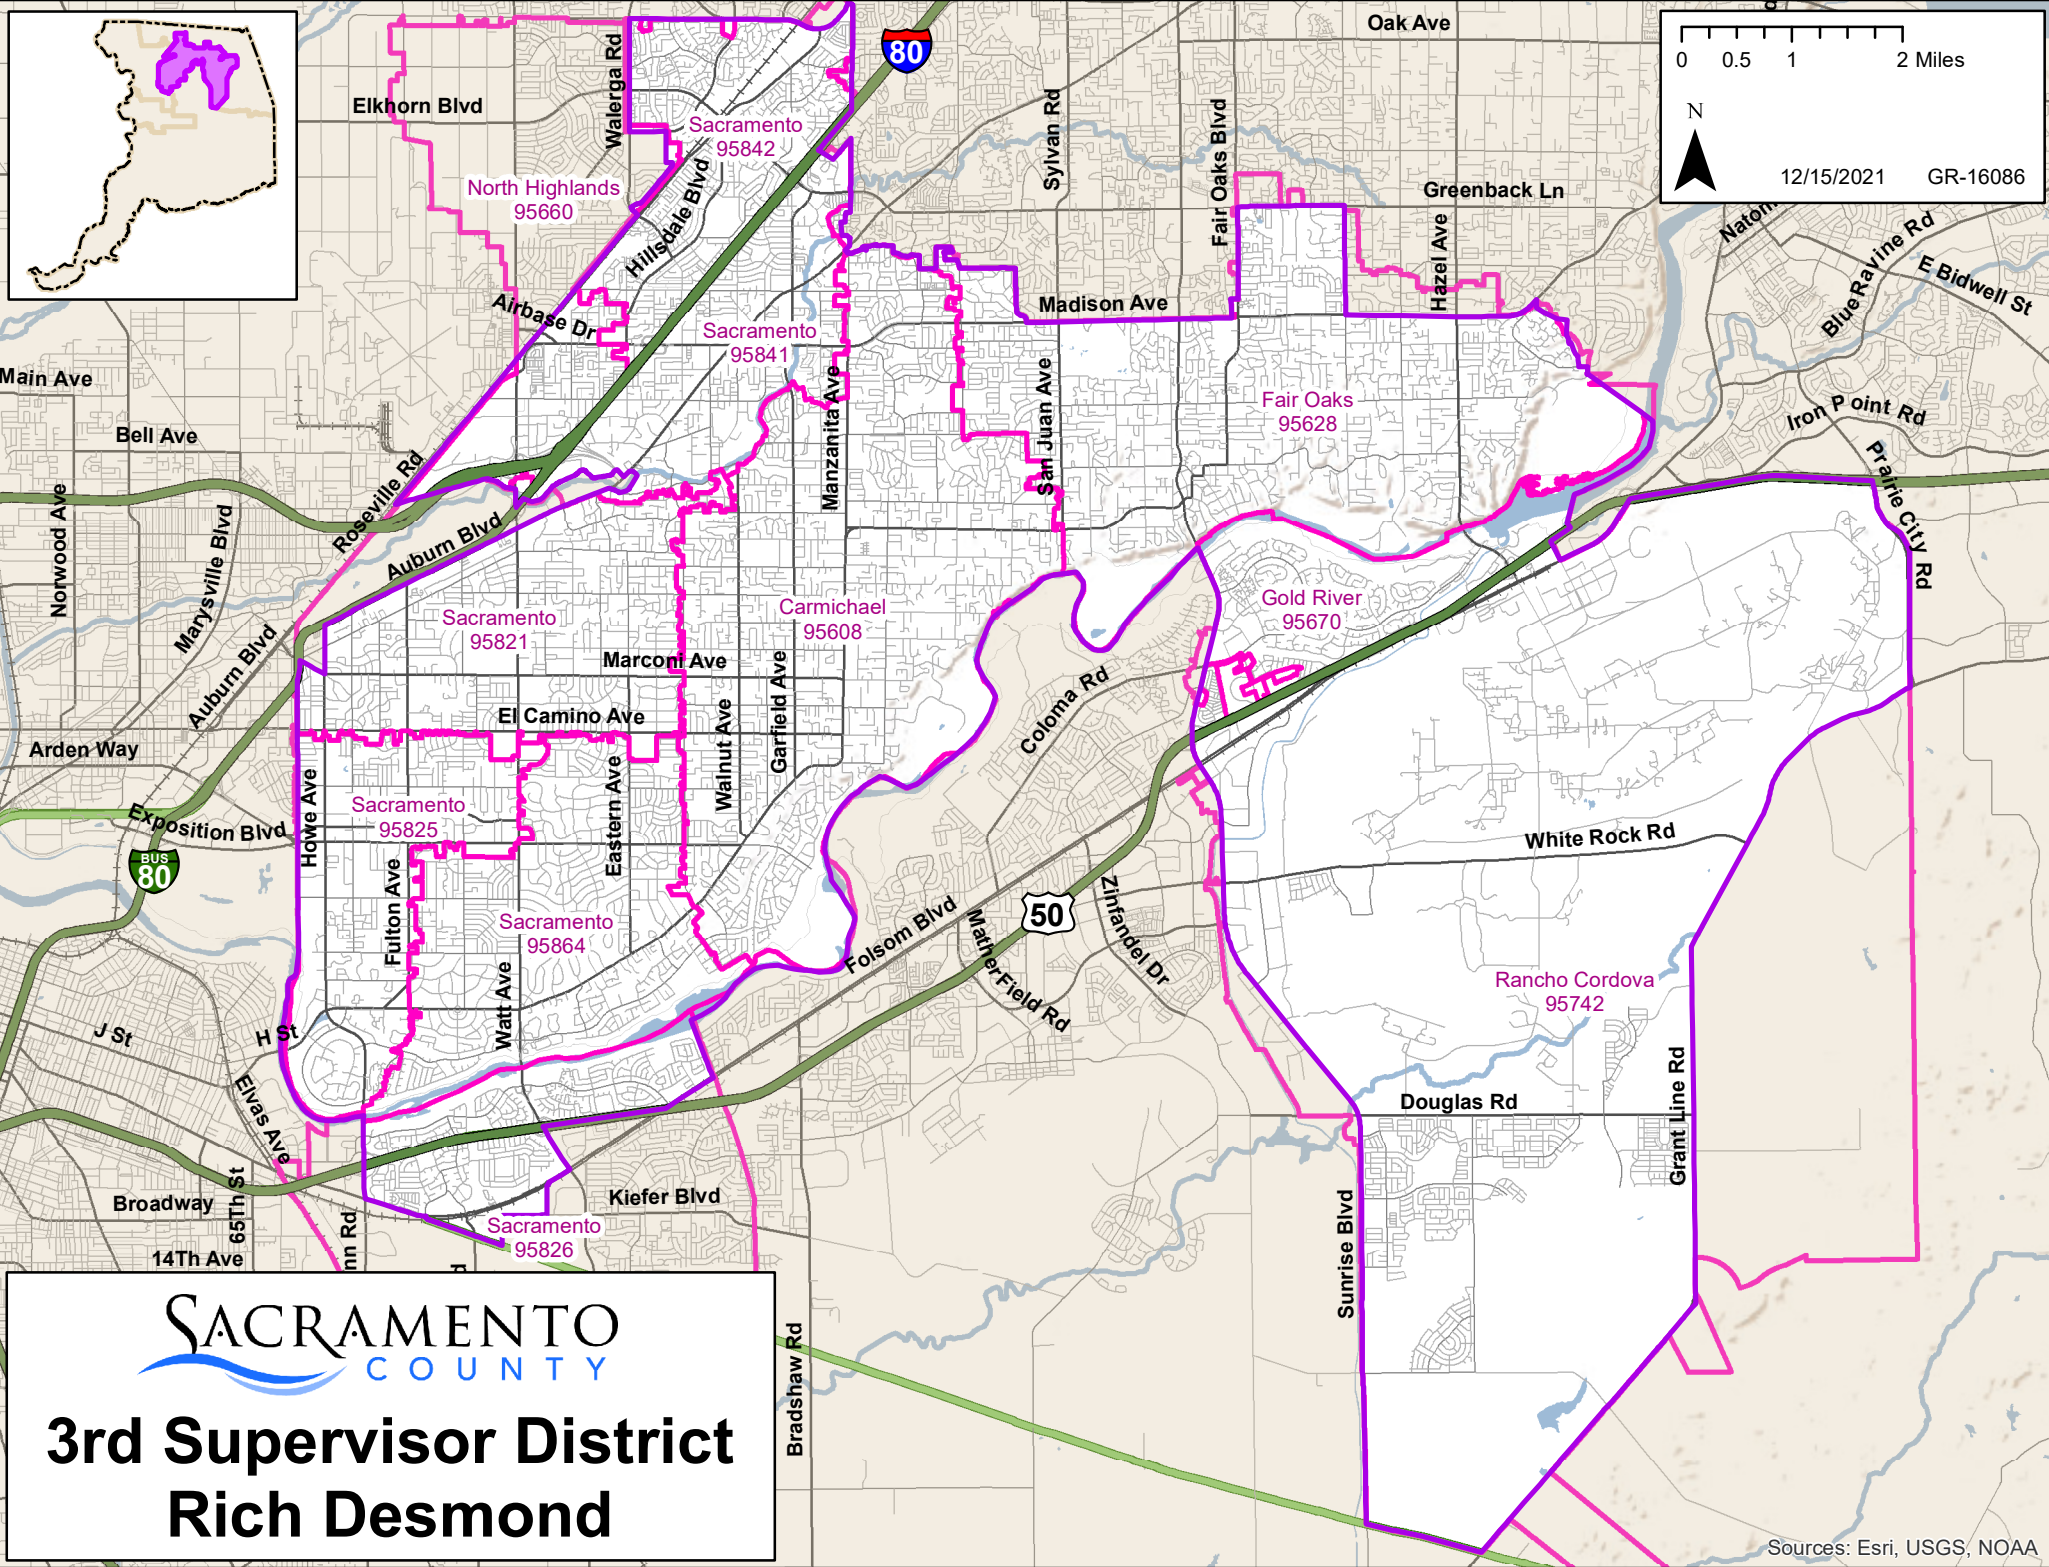

0 0.5 1 2 Miles

N

12/15/2021 GR-16086

SACRAMENTO COUNTY

3rd Supervisor District

Rich Desmond

Sources: Esri, USGS, NOAA